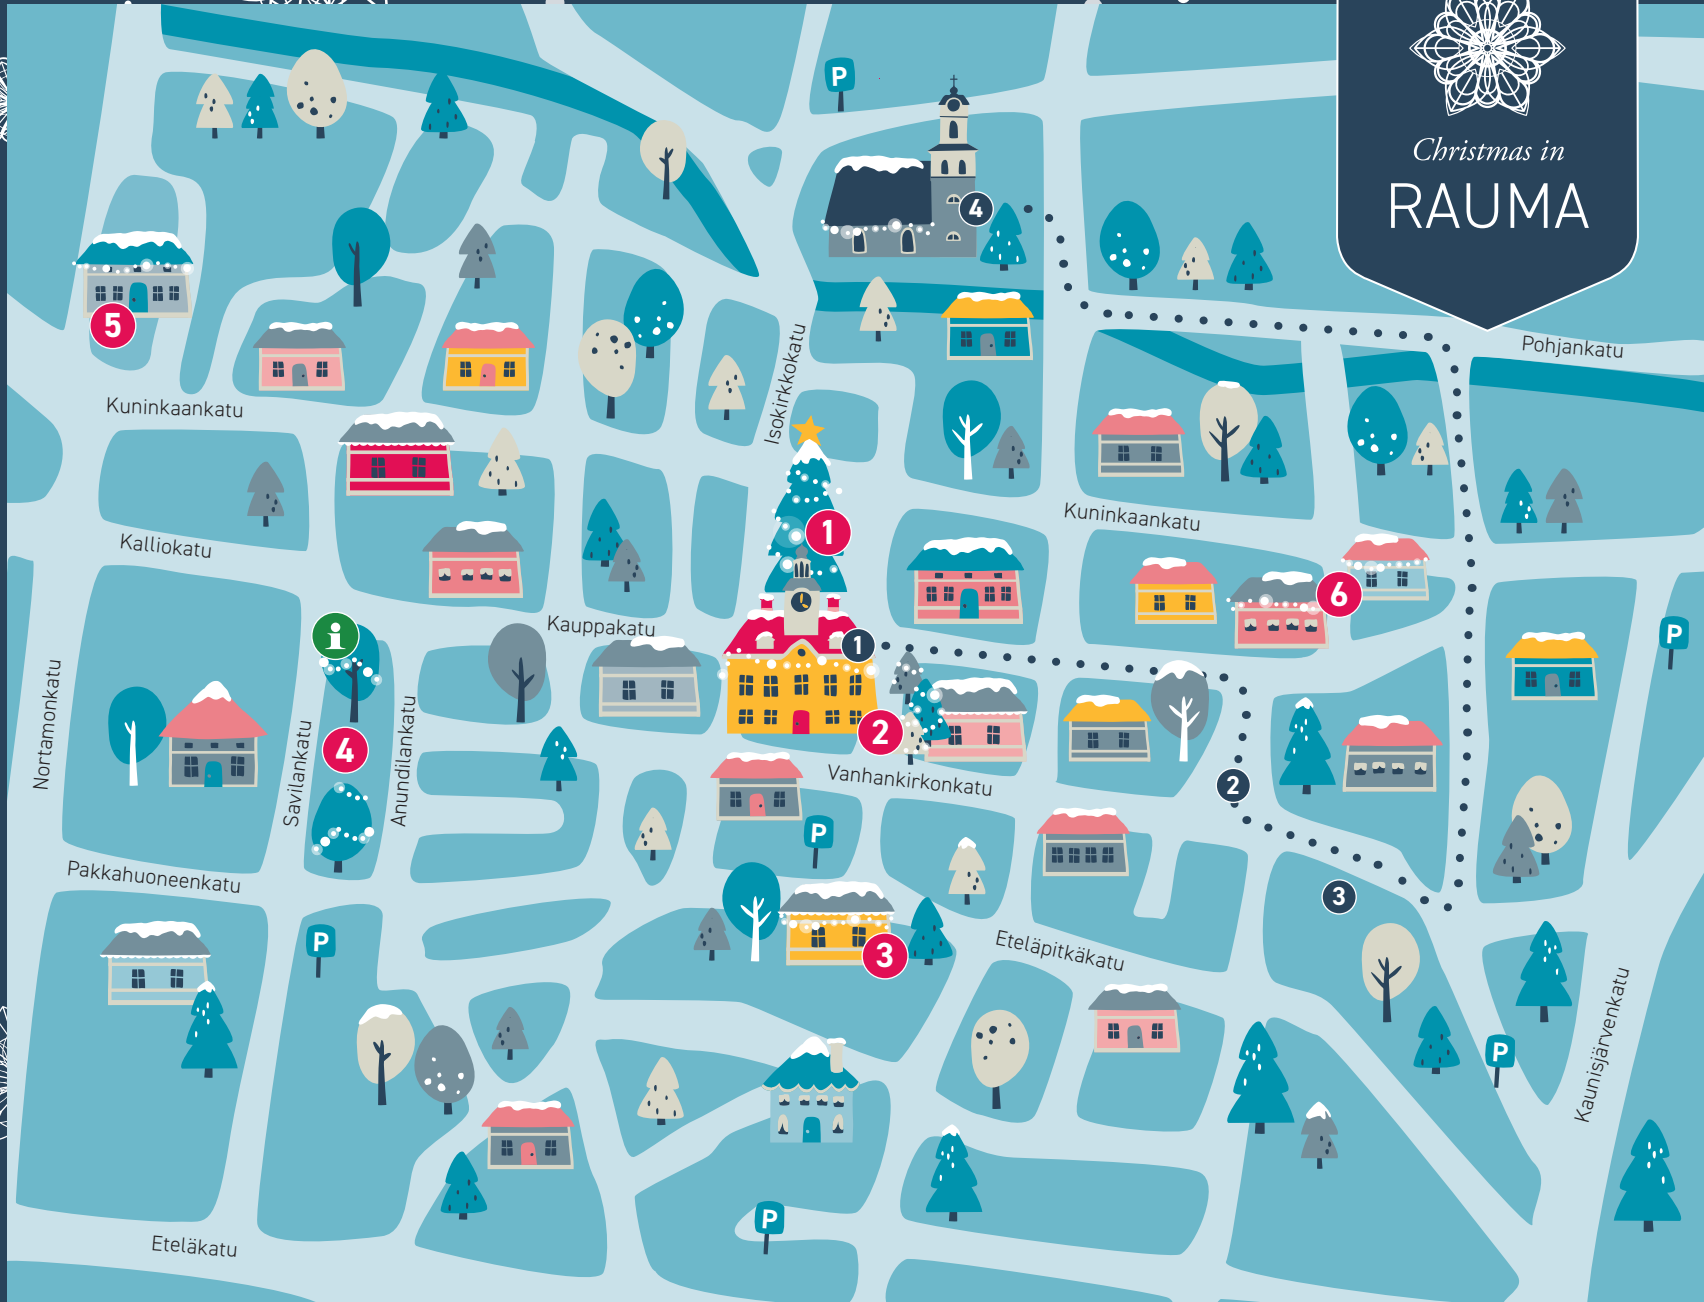

Christmas in
RAUMA

CHRISTMASSY ATTRACTIONS

- 1 Christmas market
- 2 Christmas tree alley
- 3 Christmas Elf Courtyard in Tammela
- 4 Lights in Savilanpuisto
- 5 Poselli
- 6 Kitukräänni

LOCATIONS OF THE
JOULEVANGELJUM MUSICAL

- 1 Old Town Hall
- 2 Kalatori square
- 3 Ruins of the old church
- 4 Church of the Holy Cross
- Skull icon Route of the musical

100 m